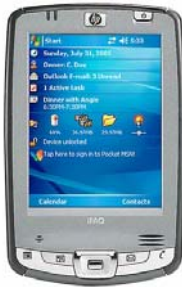

Precision Ag PDA Packages

🔗 Please contact [Erin Abegg](#) for orders: **901-213-2442** or eabegg@allabs.com 🔗

RecordKeeper Package: $485.00

This package is designed for those with just Record Keeping intentions without GPS

- Hp Ipaq 2495, Refurbished   or   Dell Axim X51v, Refurbished